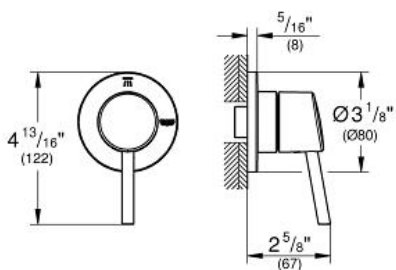

CONCETTO
2-Way Diverter Trim (Shower
head/Tub Spout)

MODEL # 29104001

Pure Freude
an Wasser

GROHE

ADA

Product Description:

CONCETTO

2-Way Diverter Trim (Shower head/Tub Spout)

Standard Specification:

- GROHE StarLight chrome finish
- Metal lever handle for 2 outlets: shower head/tub spout
- For use with 2-way diverter rough-in valves (29 900) or (29 901)
- ADA Compliant

Applicable Codes & Standards: